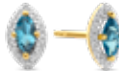

Stud earrings
AE0241D
0.060ct | London Blue Topaz