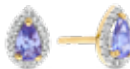

Drop earrings
AE0137D
0.010ct | Topaz

Stud earrings
AE0240D
0.060ct | Topaz

Stud earrings
AE0241D
0.060ct | London Blue Topaz